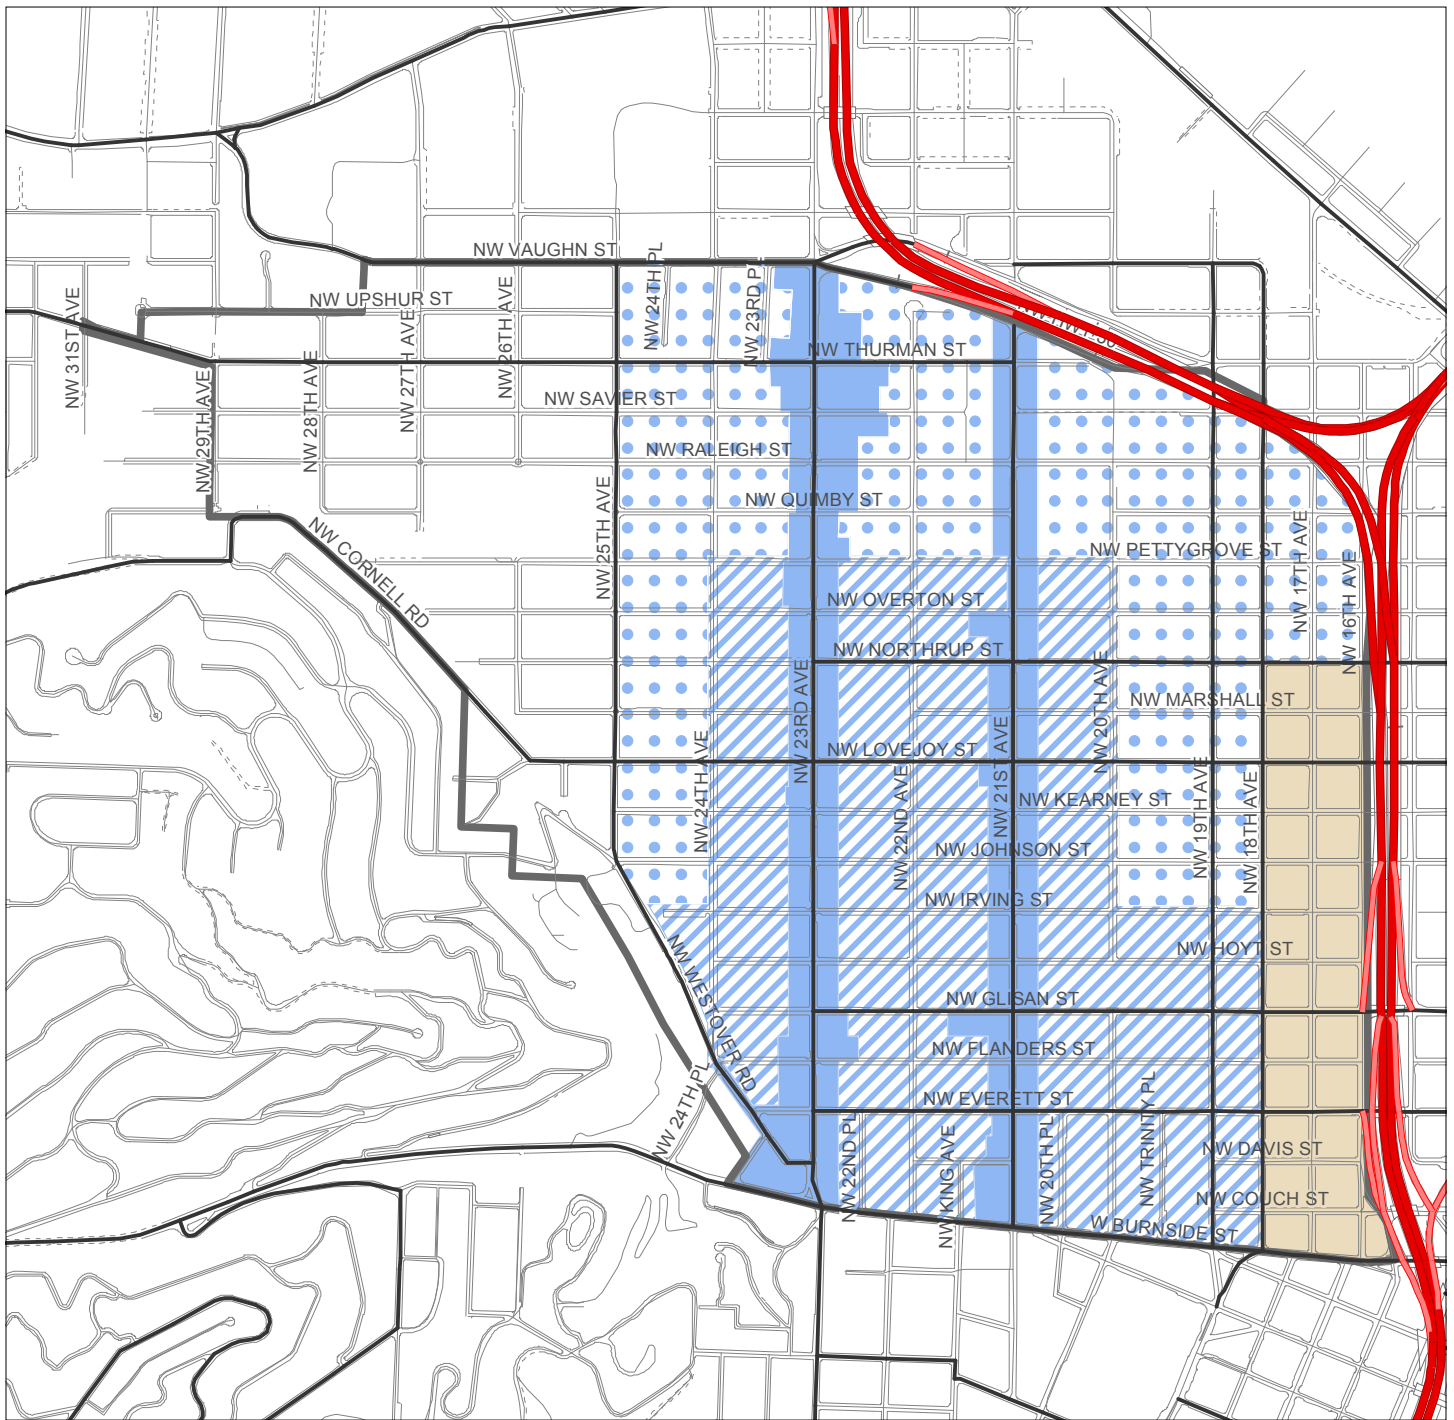

Northwest Parking Management Plan

Amended July 2013

-  Northwest District Boundary
-  4 hour and 2 hour only - metered
-  4 hour or by permit - signed
-  Permit Zone K - current
-  4 hour or by permit - metered